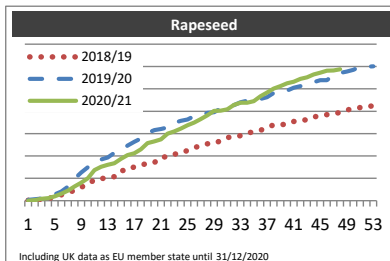

Sunflowerseed			
week	2018/19	2019/20	2020/21
1	2 758	-	16 761
2	4 964	6 041	19 897
3	7 718	7 883	23 107
4	12 749	11 071	27 803
5	14 944	13 808	31 016
6	17 834	16 190	34 177
7	19 393	17 824	37 766
8	21 344	19 907	39 963
9	24 434	22 700	42 104
10	32 943	28 546	50 780
11	40 524	49 237	67 467
12	51 067	61 513	78 060
13	61 014	80 498	88 232
14	72 691	94 303	107 383
15	85 221	107 384	118 575
16	102 853	115 935	143 817
17	118 161	137 734	201 932
18	130 853	150 504	272 010
19	152 497	170 287	323 928
20	175 029	200 706	374 526
21	197 935	231 753	424 027
22	213 160	260 328	513 431
23	224 461	286 195	533 627
24	245 311	319 118	554 478
25	255 466	394 721	601 323
26	269 105	419 524	621 950
27	271 283	429 372	643 023
28	276 437	467 347	653 490
29	283 685	493 675	675 248
30	291 034	534 495	680 845
31	305 168	576 932	688 786
32	314 111	616 164	693 677
33	334 917	651 580	707 006
34	344 801	672 001	710 694
35	354 446	722 603	716 196
36	360 563	736 756	720 324
37	368 191	785 624	726 856
38	377 051	808 103	737 256
39	382 483	835 176	745 270
40	392 120	863 911	748 603
41	401 566	881 232	752 237
42	406 678	926 181	755 332
43	412 749	947 194	759 798
44	423 599	977 468	765 697
45	484 518	993 849	783 374
46	495 085	998 495	835 691
47	499 266	1 003 068	839 143
48	506 540	1 034 702	860 053
49	511 214	1 039 902	
50	513 758	1 043 803	
51	516 425	1 047 663	
52	518 688	1 051 591	
53	518 688	1 053 603