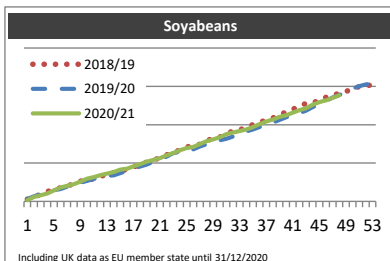

Sunflowerseed			
week	2018/19	2019/20	2020/21
1	2 758	-	16 761
2	4 964	6 041	19 897
3	7 718	7 883	23 107
4	12 749	11 071	27 803
5	14 944	13 808	31 016
6	17 834	16 190	34 177
7	19 393	17 824	37 766
8	21 344	19 907	39 963
9	24 434	22 700	42 104
10	32 943	28 546	50 780
11	40 524	49 237	67 467
12	51 067	61 513	78 060
13	61 014	80 498	88 232
14	72 691	94 303	107 383
15	85 221	107 384	118 575
16	102 853	115 935	143 817
17	118 161	137 734	201 932
18	130 853	150 504	272 010
19	152 497	170 287	323 928
20	175 029	200 706	374 526
21	197 935	231 753	424 027
22	213 160	260 328	513 431
23	224 461	286 195	533 627
24	245 311	319 118	554 478
25	255 466	394 721	601 323
26	269 105	419 524	621 950
27	271 283	429 372	643 023
28	276 437	467 347	653 490
29	283 685	493 675	675 248
30	291 034	534 495	680 845
31	305 168	576 932	688 786
32	314 111	616 164	693 677
33	334 917	651 580	707 006
34	344 801	672 001	710 694
35	354 446	722 603	716 196
36	360 563	736 756	720 324
37	368 191	785 624	726 856
38	377 051	808 103	737 256
39	382 483	835 176	745 270
40	392 120	863 911	748 603
41	401 566	881 232	752 237
42	406 678	926 181	755 332
43	412 749	947 194	759 798
44	423 599	977 468	765 697
45	484 518	993 849	783 374
46	495 085	998 495	835 691
47	499 266	1 003 068	839 143
48	506 540	1 034 702	860 053
49	511 214	1 039 902	
50	513 758	1 043 803	
51	516 425	1 047 663	
52	518 688	1 051 591	
53	518 688	1 053 603